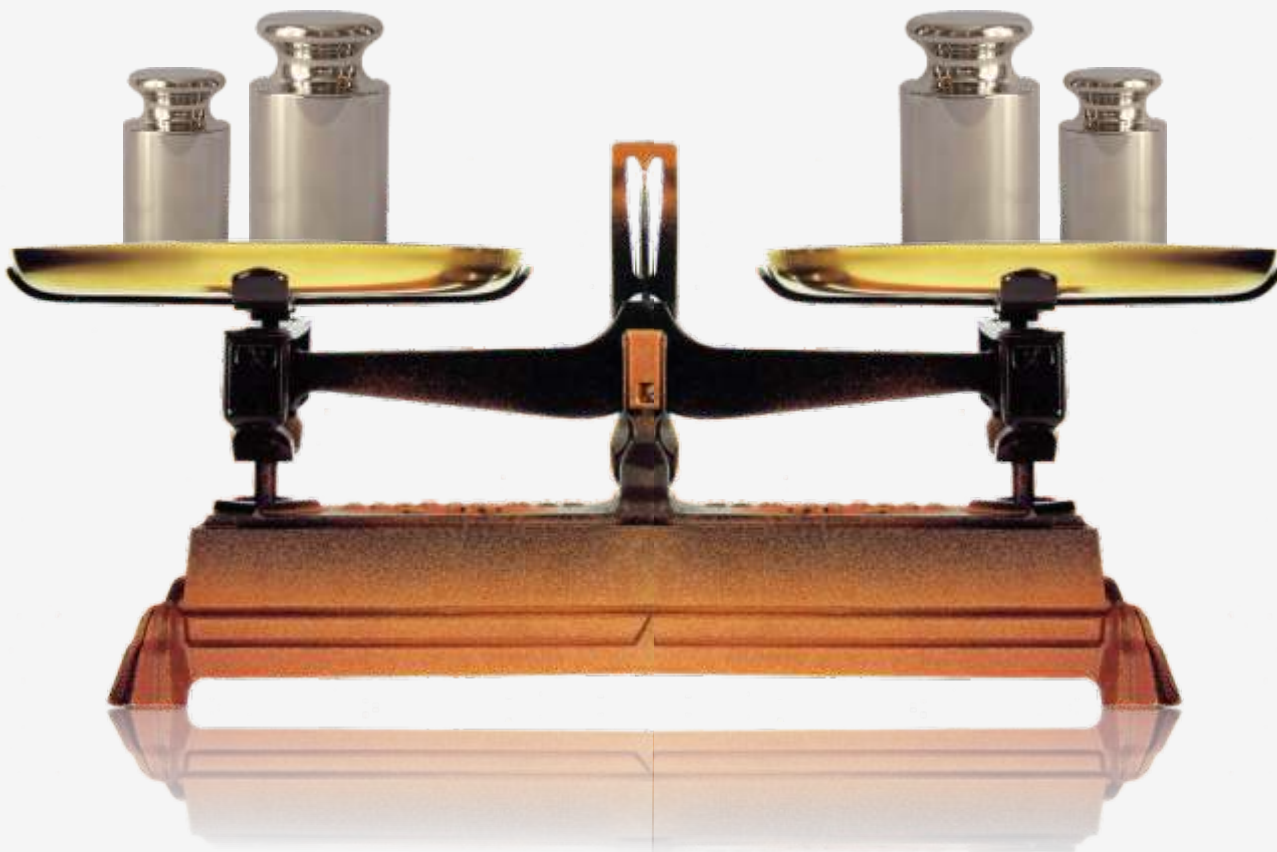

A Roberval balances

for every trade

A REAL GUARANTEE

These mechanical balances require no particular maintenance thanks to the high quality of their parts.

Their apparent simplicity hides the precision, special equipment and know-how that goes into their manufacture.

FROM 2 TO 20 KG, A ROBERVAL FOR EVERY TRADE

Zwiebel offers a range of 14 models covering all types of weighing, up to 20 kg.

Several types of pans allow you to choose the balance that is best suited to your activity.

DAILY PRECISION

Thanks to Zwiebel's quality of manufacturing, our balance weighs with Class III precision.

THE BALANCE FOR ALL CONDITIONS

The Roberval is one of the few balances that can weigh objects up to 20 kg, whatever the location or the climatic conditions.

ENVIRONMENT FRIENDLY

For sustainable development purposes, we propose scales that can operate without batteries or electricity. These products, assembled in our workshops, combine energy savings, reliability and robustness.